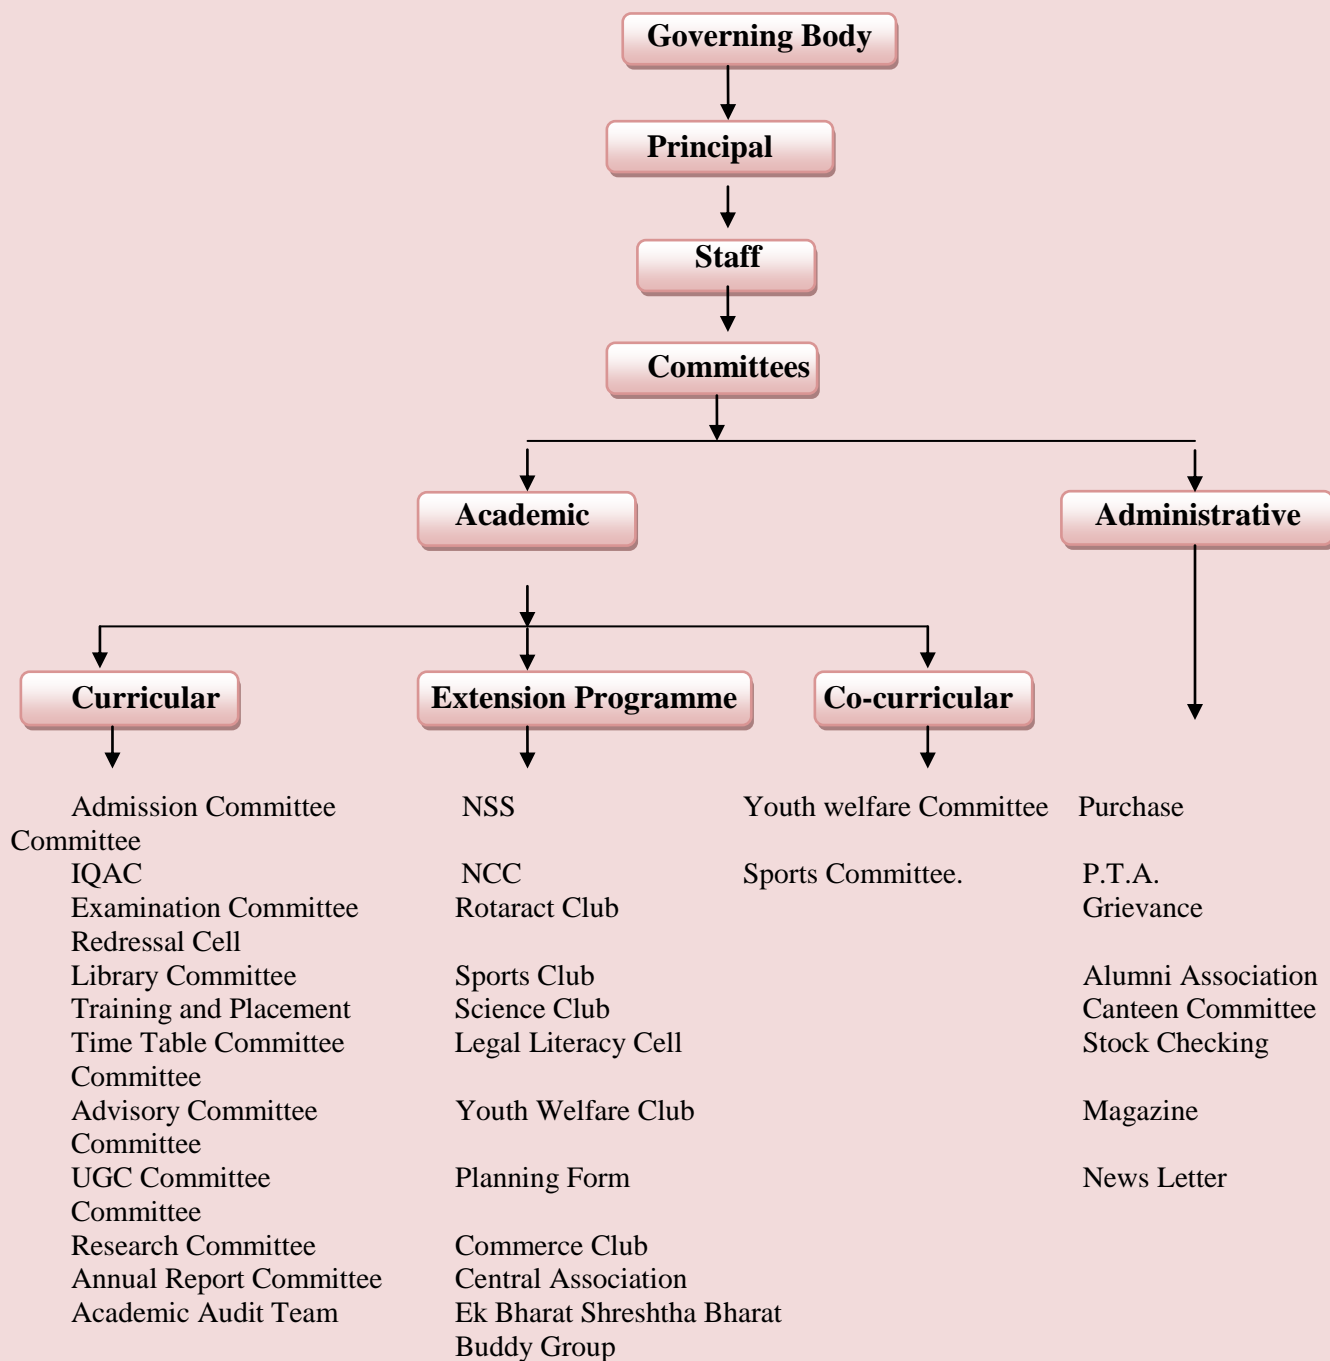

**The following Chart Present the Organogram of the Institution**

Principal *S. S. Desai*  
 Kamla Nehru College For Women  
 Phagwara (Kapurthala)